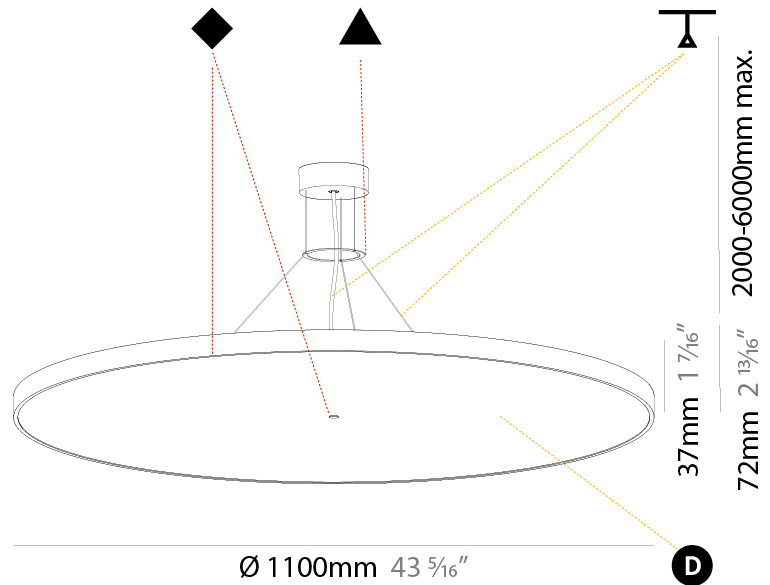

GENERAL

Series: Sign Diva
Subseries: Sign Diva
Brand: Prolicht
Division: Architectural
Mounting Type: Suspension
Mounting Location: Ceiling
Subcategory: Pendant

PHYSICAL

Shape: Round
Diameter (mm): 1100
Diameter (in): 43 ⁵/₁₆"
Height (mm): 86
Height (in): 3 ³/₈"
Light Distribution: Direct
Weight (kg): 19.475
Weight (lbs): 42.94
Diffuser: PMMA - Opal / Micro-Prism / Sparkling Secret / Vintage Industrial
Fixture Finish: SSR / BKV / CWI / CRY / HAB / UFT / ITA / RUA / FTG / MYG / LOD / PUS / FRO / FUP / KIA / POP / BLS / SPG / MEY / GOH / GUM / CHC / COM / ABZ / JAG / OBR / MOS / ROR
Fixture Material: Extruded Aluminum / Steel
Cable Details: 2,000mm/78 3/4" or 6,000mm/236 1/4" Transparent Cable

ELECTRICAL

Lamp Type: LED (Zhaga Standard)
Input Wattage (W): 169.4
Total Output Wattage (W): 134
Dimming: Tri-Mode (Non-Dimming and Phase Dimming (120Vac only) and 0-10V Dimming)
Driver Included: Yes
Driver Location: Integrated
Driver Type: Constant Current - Universal
Driver Class: Class 2
Input Voltage (V): 120 - 277
Constant Current (MA): 600

LED

Color Temperature (*K): 2700 / 3000 / 3500 / 4000
Max. Delivered Lumen (lm): 16140 / 19520 / 19933 / 20340
CRI: >90 CRI
Lamp Life (hrs): 50000

OPTICAL

RATINGS AND CERTIFICATIONS

Certified By: Certified for North American Standards
IP rating: IP20