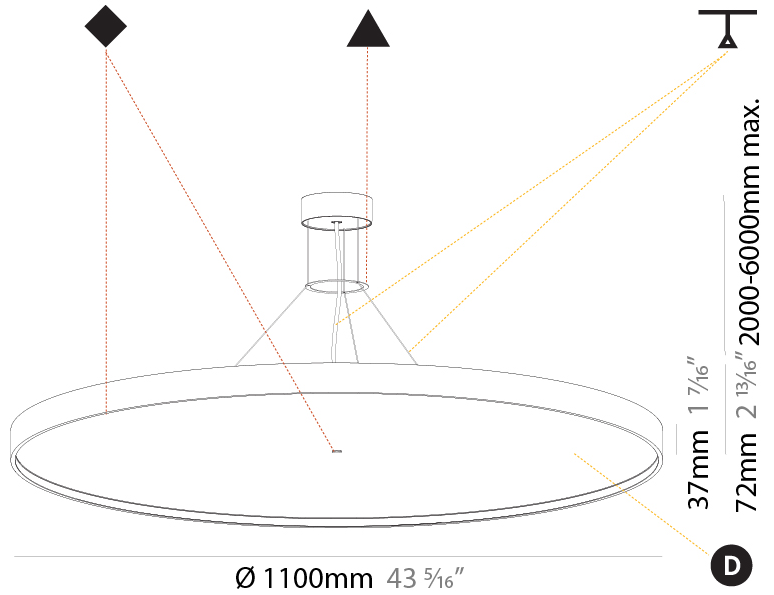

GENERAL

Series: Sign Diva
Subseries: Sign Diva
Brand: Prolicht
Division: Architectural
Mounting Type: Suspension
Mounting Location: Ceiling
Subcategory: Pendant

PHYSICAL

Shape: Round
Diameter (mm): 1100
Diameter (in): 43 ⁵/₁₆"
Height (mm): 72
Height (in): 2 ¹³/₁₆"
Light Distribution: Direct / Indirect
Weight (kg): 20.78
Weight (lbs): 45.81
Diffuser: PMMA - Opal / Micro-Prism / Sparkling Secret / Vintage Industrial
Fixture Finish: SSR / BKV / CWI / CRY / HAB / UFT / ITA / RUA / FTG / MYG / LOD / PUS / FRO / FUP / KIA / POP / BLS / SPG / MEY / GOH / GUM / CHC / COM / ABZ / JAG / OBR / MOS / ROR
Fixture Material: Extruded Aluminum / Steel
Cable Details: 2,000mm/78 3/4" or 6,000mm/236 1/4" Transparent Cable

ELECTRICAL

Lamp Type: LED (Zhaga Standard)
Input Wattage (W): 169.4 / 28.6
Total Output Wattage (W): 135 / 24
Dimming: Tri-Mode (Non-Dimming and Phase Dimming (120Vac only) and 0-10V Dimming)
Driver Included: Yes
Driver Location: Integrated
Driver Type: Constant Current - Universal
Driver Class: Class 2
Input Voltage (V): 120 - 277
Constant Current (MA): 600 / 350

LED

Color Temperature (°K): 2700 / 3000 / 3500 / 4000
Max. Delivered Lumen (lm): 20030 / 20610 / 21050 / 21480
CRI: >90 CRI
Lamp Life (hrs): 50000

OPTICAL

RATINGS AND CERTIFICATIONS

Certified By: Certified for North American Standards
IP rating: IP20

PROJECT
TYPE
SPECIFIER
QUANTITY
DATE