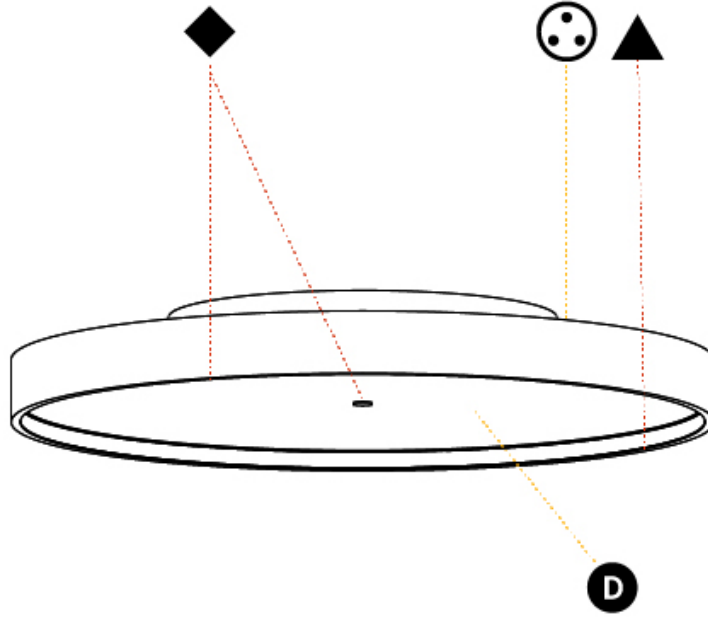

A3D087-

PROJECT

TYPE

SPECIFIER

QUANTITY

DATE

A