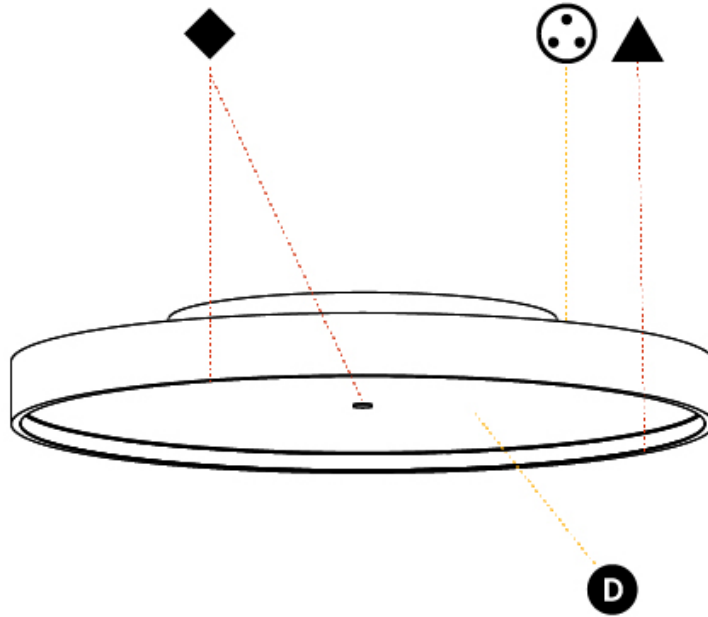

A3D097-

PROJECT	_____
TYPE	_____
SPECIFIER	_____
QUANTITY	_____
DATE	_____