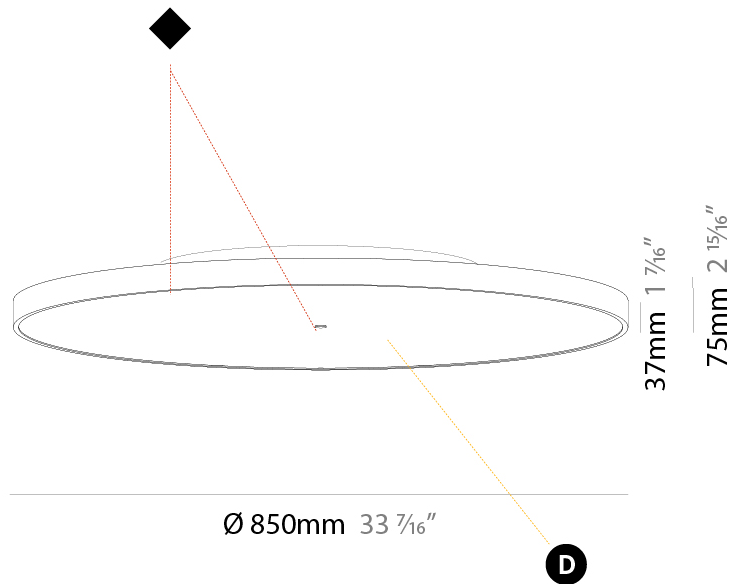

GENERAL

Series: Sign Diva
Subseries: Sign Diva
Brand: Prolicht
Division: Architectural
Mounting Type: Surface
Mounting Location: Ceiling
Subcategory: Ambient

PHYSICAL

Shape: Round
Diameter (mm): 850
Diameter (in): 33 7/16
Height (mm): 75
Height (in): 2 15/16
Light Distribution: Direct
Weight (kg): 12.925
Weight (lbs): 28.495
Diffuser: PMMA - Opal/Micro-Prism/Sparkling Secret/Vintage Industrial with Shine Ring
Fixture Finish: SSR / BKV / CWI / CRY / HAB / UFT / ITA / RUA / FTG / MYG / LOD / PUS / FRO / FUP / KIA / POP / BLS / SPG / MEY / GOH / GUM / CHC / COM / ABZ / JAG / OBR / MOS / ROR
Fixture Material: Extruded Aluminum / Steel

ELECTRICAL

Lamp Type: LED (Zhaga Standard)
Input Wattage (W): 96.8
Total Output Wattage (W): 76.8
Dimming: Tri-Mode (Non-Dimming and Phase Dimming (120Vac only) and 0-10V Dimming)
Driver Included: Yes
Driver Location: Integrated
Driver Type: Constant Current - Universal
Driver Class: Class 2
Input Voltage (V): 120 - 277
Constant Current (MA): 600

LED

Color Temperature (°K): 3000 / 3500 / 4000
Max. Delivered Lumen (lm): 11160 / 11388 / 11620
CRI: >90 CRI
Lamp Life (hrs): 50000

OPTICAL

RATINGS AND CERTIFICATIONS

Certified By: Certified for North American Standards
IP rating: IP20