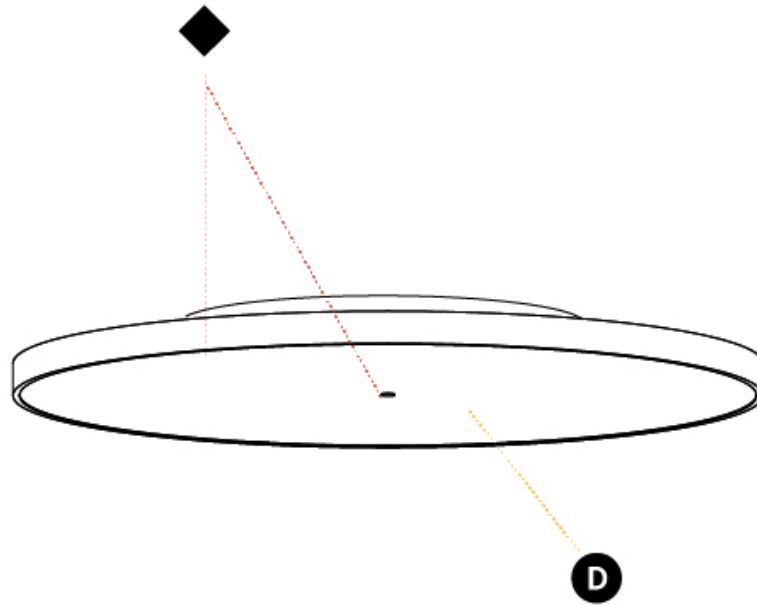

SIGN DIVA SURFACE

A3D093-

PROJECT
TYPE
SPECIFIER
QUANTITY
DATE