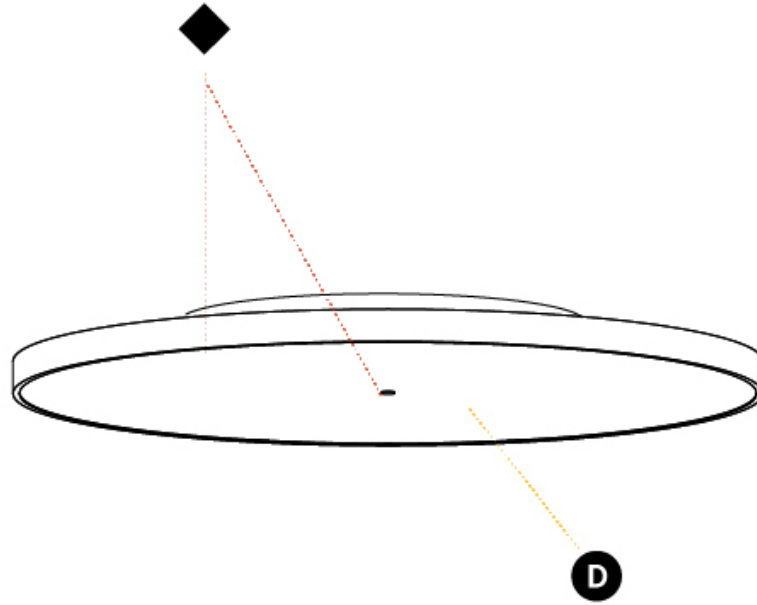

A3D093-

PROJECT
TYPE
SPECIFIER
QUANTITY
DATE