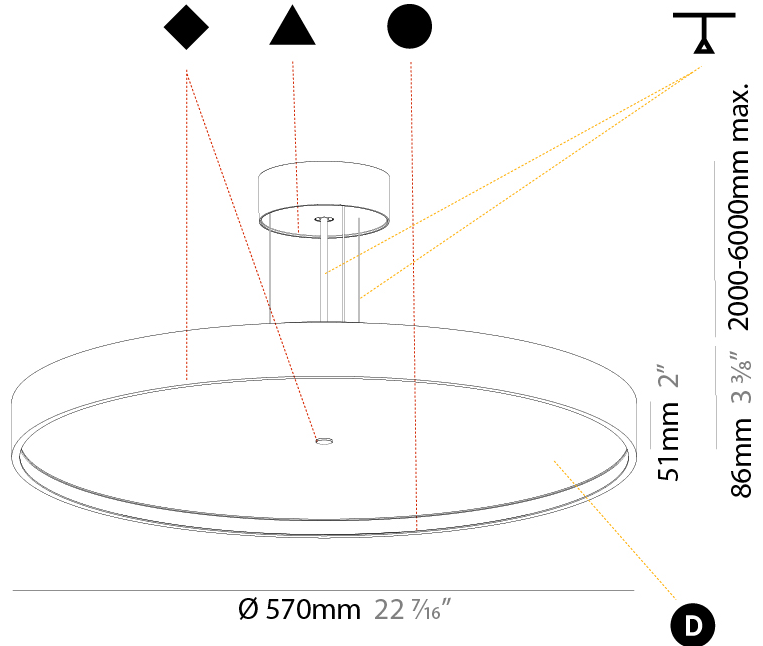

GENERAL

Series: Sign Diva
Subseries: Sign Diva Korona
Brand: Prolicht
Division: Architectural
Mounting Type: Suspension
Mounting Location: Ceiling
Subcategory: Pendant

PHYSICAL

Shape: Round
Diameter (mm): 570
Diameter (in): 22 7/16
Height (mm): 86
Height (in): 3 3/8
Light Distribution: Direct / Indirect
Weight (kg): 8.812
Weight (lbs): 19.43
Diffuser: PMMA - Opal / Micro-Prism / Sparkling Secret / Vintage Industrial
Fixture Finish: SSR / BKV / CWI / CRY / HAB / UFT / ITA / RUA / FTG / MYG / LOD / PUS / FRO / FUP / KIA / POP / BLS / SPG / MEY / GOH / GUM / CHC / COM / ABZ / JAG / OBR / MOS / ROR
Fixture Material: Extruded Aluminum / Steel
Cable Details: 2,000mm/78 3/4" or 6,000mm/236 1/4" Transparent Cable

ELECTRICAL

Lamp Type: LED (Zhaga Standard)
Input Wattage (W): 67
Total Output Wattage (W): 60.9
Dimming: Tri-Mode (Non-Dimming and Phase Dimming (120Vac only) and 0-10V Dimming)
Driver Included: Yes
Driver Location: Integrated
Driver Type: Constant Current - Universal
Driver Class: Class 2
Input Voltage (V): 120 - 277
Constant Current (MA): 350

LED

Color Temperature (°K): 2700 / 3000 / 3500 / 4000
Max. Delivered Lumen (lm): 6632 / 6728 / 6812 / 6951
Nominal Lumen (lm): 9097 / 9229 / 9344 / 9535
CRI: >90 CRI
Lamp Life (hrs): 50000

OPTICAL

RATINGS AND CERTIFICATIONS

Certified By: Certified for North American Standards
IP rating: IP20

A

D