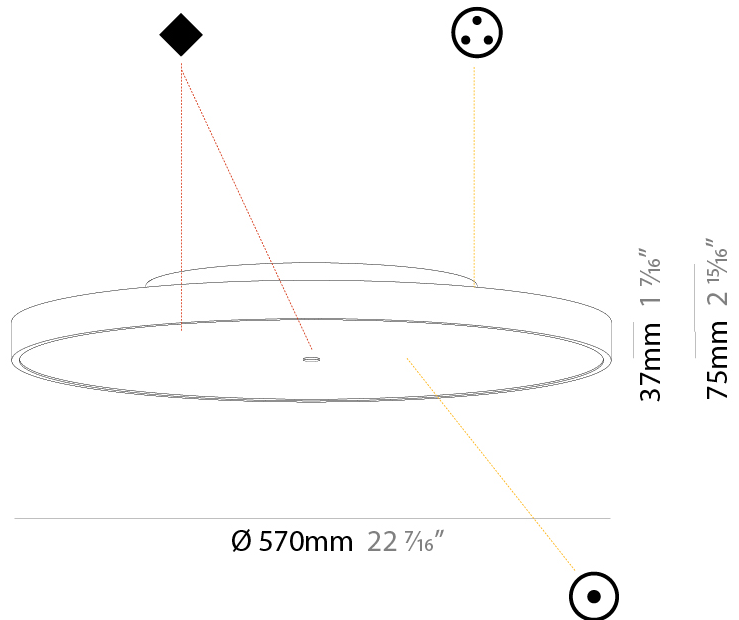

GENERAL

Series: Sign Diva
Subseries: Sign Diva
Brand: Prolicht
Division: Architectural
Mounting Type: Surface
Mounting Location: Ceiling
Subcategory: Ambient

PHYSICAL

Shape: Round
Diameter (mm): 570
Diameter (in): 22 ⁷/₁₆
Height (mm): 75
Height (in): 2 ¹⁵/₁₆
Light Distribution: Direct / Indirect
Weight (kg): 7.066
Weight (lbs): 15.578
Diffuser: Direct - PMMA - Opal/Micro-Prism/Sparkling Secret/Vintage Industrial with Shine Ring / Indirect - White/Yellow/Orange/Red/Blue/Green
Fixture Finish: SSR / BKV / CWI / CRY / HAB / UFT / ITA / RUA / FTG / MYG / LOD / PUS / FRO / FUP / KIA / POP / BLS / SPG / MEY / GOH / GUM / CHC / COM / ABZ / JAG / OBR / MOS / ROR
Fixture Material: Extruded Aluminum / Steel

ELECTRICAL

Lamp Type: LED (Zhaga Standard)
Input Wattage (W): 58.3
Total Output Wattage (W): 53
Dimming: Tri-Mode (Non-Dimming and Phase Dimming (120Vac only) and 0-10V Dimming)
Driver Included: Yes
Driver Location: Integrated
Driver Type: Constant Current - Universal
Driver Class: Class 2
Input Voltage (V): 120 - 277
Constant Current (MA): 350

LED

Color Temperature (*K): 3000 / 3500 / 4000
Max. Delivered Lumen (lm): 6170 / 6292 / 6420
CRI: >90 CRI
Lamp Life (hrs): 50000

OPTICAL

RATINGS AND CERTIFICATIONS

Certified By: Certified for North American Standards
IP rating: IP20