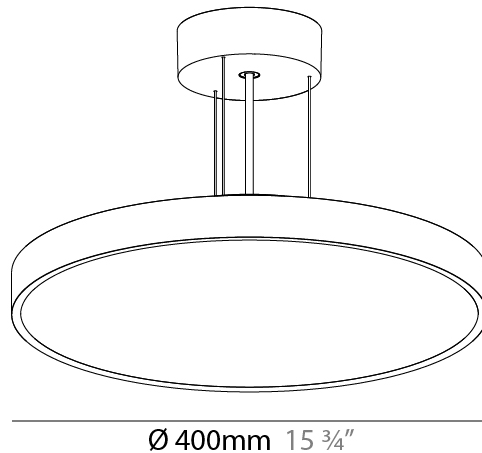

GENERAL

Series: Sign Diva
Subseries: Sign Diva Korona
Brand: Prolicht
Division: Architectural
Mounting Type: Suspension
Mounting Location: Ceiling
Subcategory: Pendant

PHYSICAL

Shape: Round
Diameter (mm): 400
Diameter (in): 15 3/4
Height (mm): 86
Height (in): 3 3/8
Light Distribution: Direct / Indirect
Weight (kg): 3.728
Weight (lbs): 8.22
Diffuser: PMMA - Opal / Micro-Prism / Sparkling Secret / Vintage Industrial
Fixture Finish: SSR / BKV / CWI / CRY / HAB / UFT / ITA / RUA / FTG / MYG / LOD / PUS / FRO / FUP / KIA / POP / BLS / SPG / MEY / GOH / GUM / CHC / COM / ABZ / JAG / OBR / MOS / ROR
Fixture Material: Extruded Aluminum / Steel
Cable Details: 2,000mm/78 3/4" or 6,000mm/236 1/4" Transparent Cable

ELECTRICAL

Lamp Type: LED (Zhaga Standard)
Input Wattage (W): 31.1
Total Output Wattage (W): 18 / 13
Dimming: Tri-Mode (Non-Dimming and Phase Dimming (120Vac only) and 0-10V Dimming)
Driver Included: Yes
Driver Location: Integrated
Driver Type: Constant Current - Universal
Driver Class: Class 2
Input Voltage (V): 120 - 277
Constant Current (MA): 500 / 350

LED

Color Temperature (°K): 2700 / 3000 / 3500 / 4000
Max. Delivered Lumen (lm): 3049 / 2651 / 2681 / 2736
Nominal Lumen (lm): 4182 / 4142 / 4189 / 4275
CRI: >90 CRI
Lamp Life (hrs): 50000

OPTICAL

RATINGS AND CERTIFICATIONS

Certified By: Certified for North American Standards
IP rating: IP20

51mm 2"
86mm 3 3/8" 2000-6000mm max.