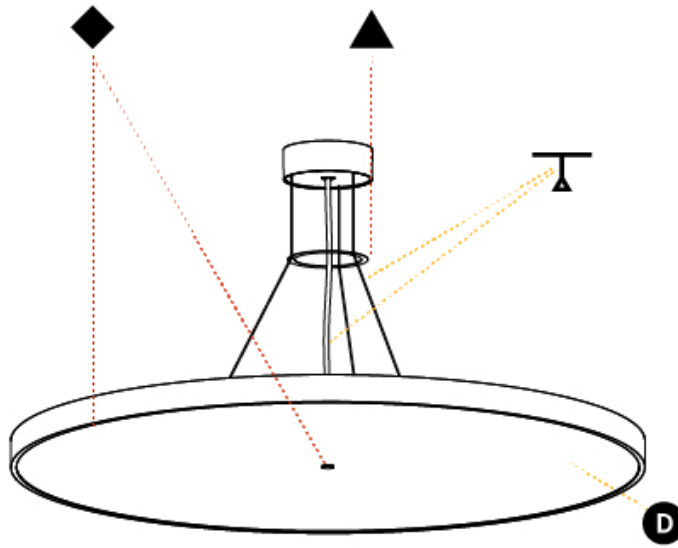

SIGN DIVA SUSPENSION

A300007-

PROJECT	_____
TYPE	_____
SPECIFIER	_____
QUANTITY	_____
DATE	_____

A