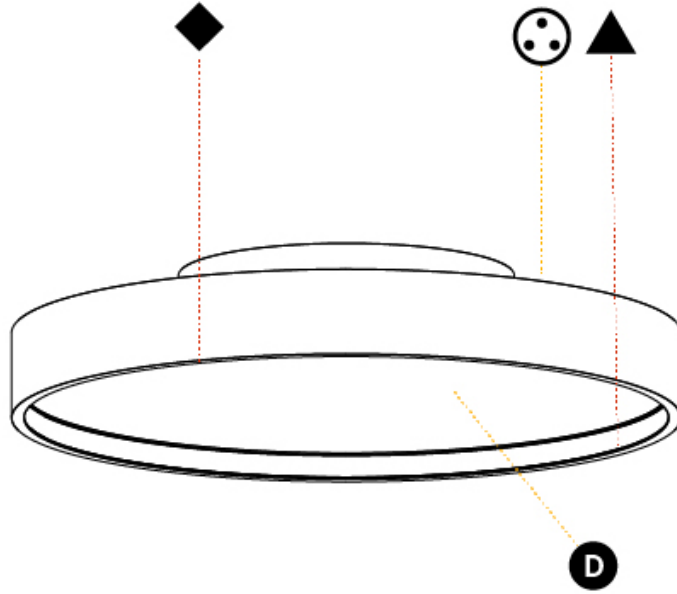

SIGN DIVA KORONA SURFACE

A3D096-

PROJECT
TYPE
SPECIFIER
QUANTITY
DATE