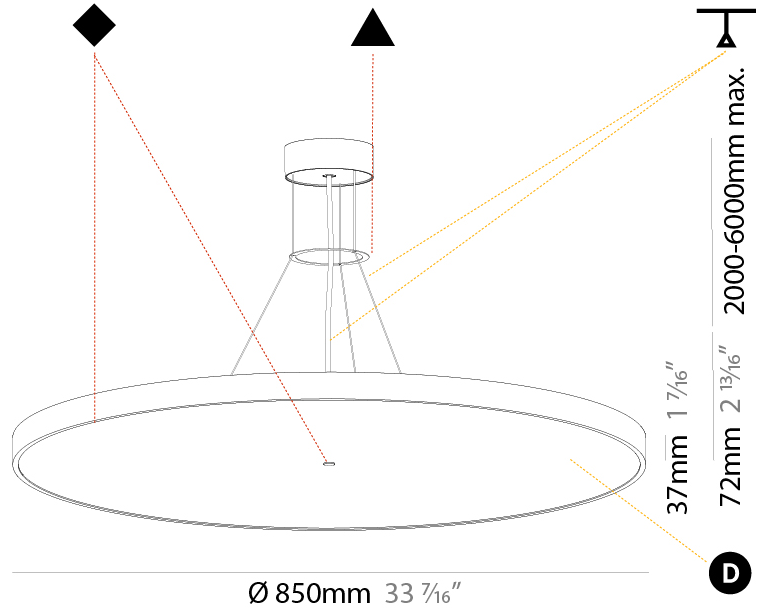

GENERAL

Series: Sign Diva
Subseries: Sign Diva
Brand: Prolicht
Division: Architectural
Mounting Type: Suspension
Mounting Location: Ceiling
Subcategory: Pendant

PHYSICAL

Shape: Round
Diameter (mm): 850
Diameter (in): 33 7/16
Height (mm): 72
Height (in): 2 13/16
Max. Overall Height (mm): 6072
Max. Overall Height (in): 239 7/16
Light Distribution: Direct / Indirect
Weight (kg): 14.868
Weight (lbs): 32.78
Diffuser: PMMA - Opal / Micro-Prism / Sparkling Secret / Vintage Industrial
Fixture Finish: SSR / BKV / CWI / CRY / HAB / UFT / ITA / RUA / FTG / MYG / LOD / PUS / FRO / FUP / KIA / POP / BLS / SPG / MEY / GOH / GUM / CHC / COM / ABZ / JAG / OBR / MOS / ROR
Fixture Material: Extruded Aluminum / Steel
Cable Details: 2000mm or 6000mm Transparent Cable

ELECTRICAL

Lamp Type: LED (Zhaga Standard)
Input Wattage (W): 118.8
Total Output Wattage (W): 94.8
Dimming: Tri-Mode (Non-Dimming and Phase Dimming (120Vac only) and 0-10V Dimming)
Driver Included: Yes
Driver Location: Integrated
Driver Type: Constant Current - Universal
Driver Class: Class 2
Input Voltage (V): 120 - 277
Constant Current (MA): 600 / 350

LED

Color Temperature (°K): 2700 / 3000 / 3500 / 4000
Max. Delivered Lumen (lm): 9880 / 12310 / 12554 / 12810
CRI: >90 CRI
Lamp Life (hrs): 50000

OPTICAL

RATINGS AND CERTIFICATIONS

Certified By: Certified for North American Standards
IP rating: IP20

PROJECT
TYPE
SPECIFIER
QUANTITY
DATE